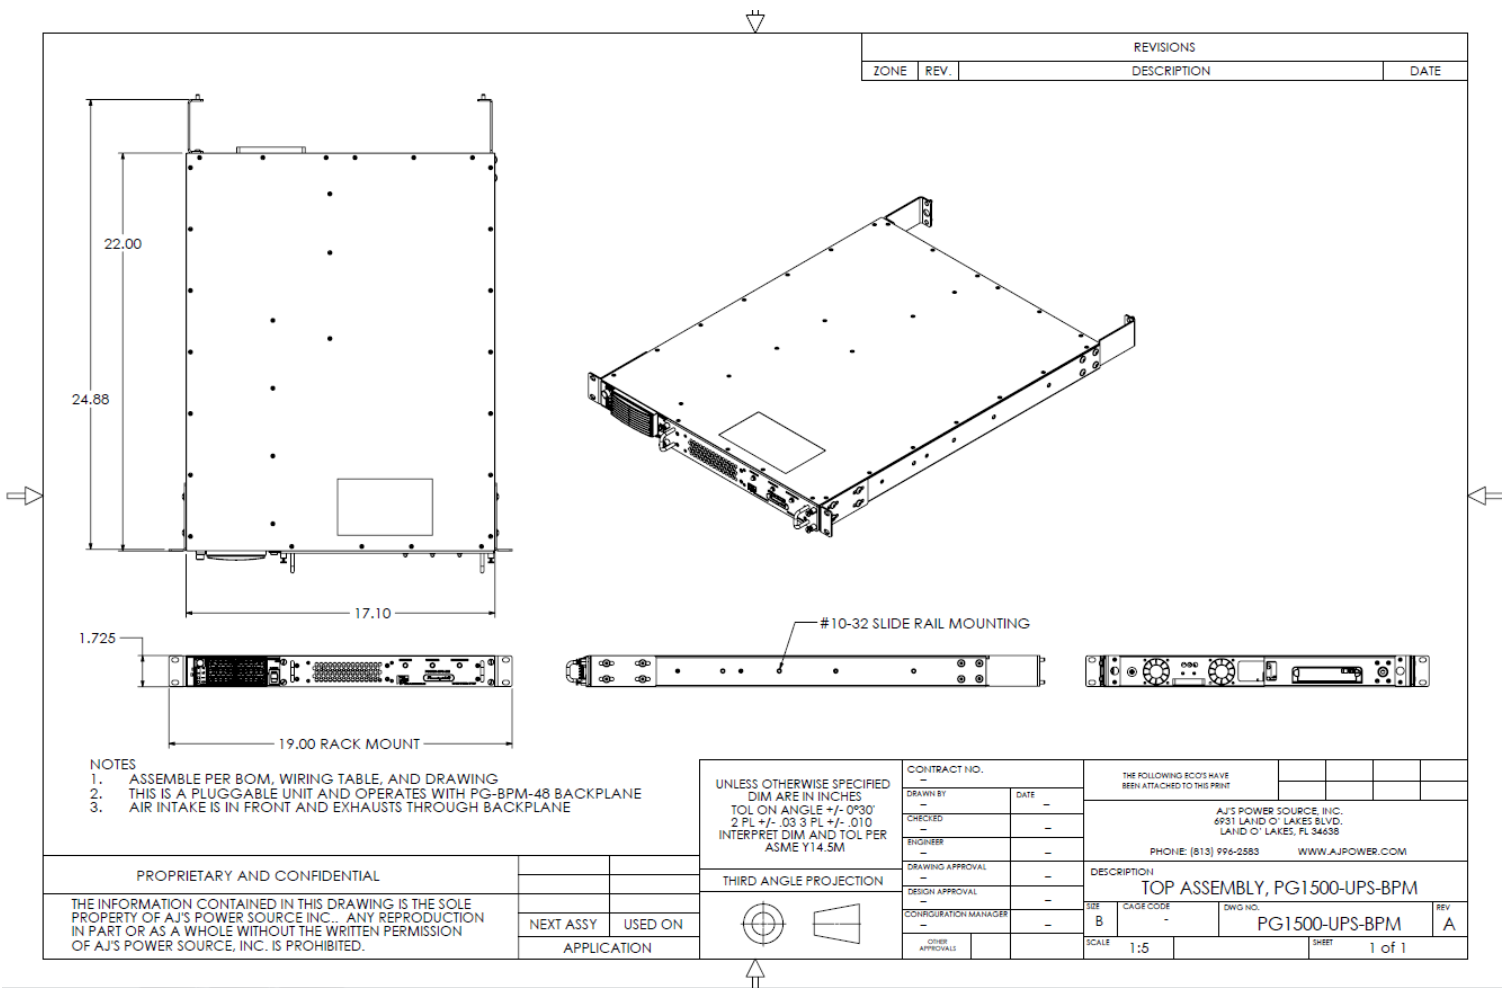

PG1500-UPS-BPM (Series)
Mechanical View

WWW.AJPOWER.COM